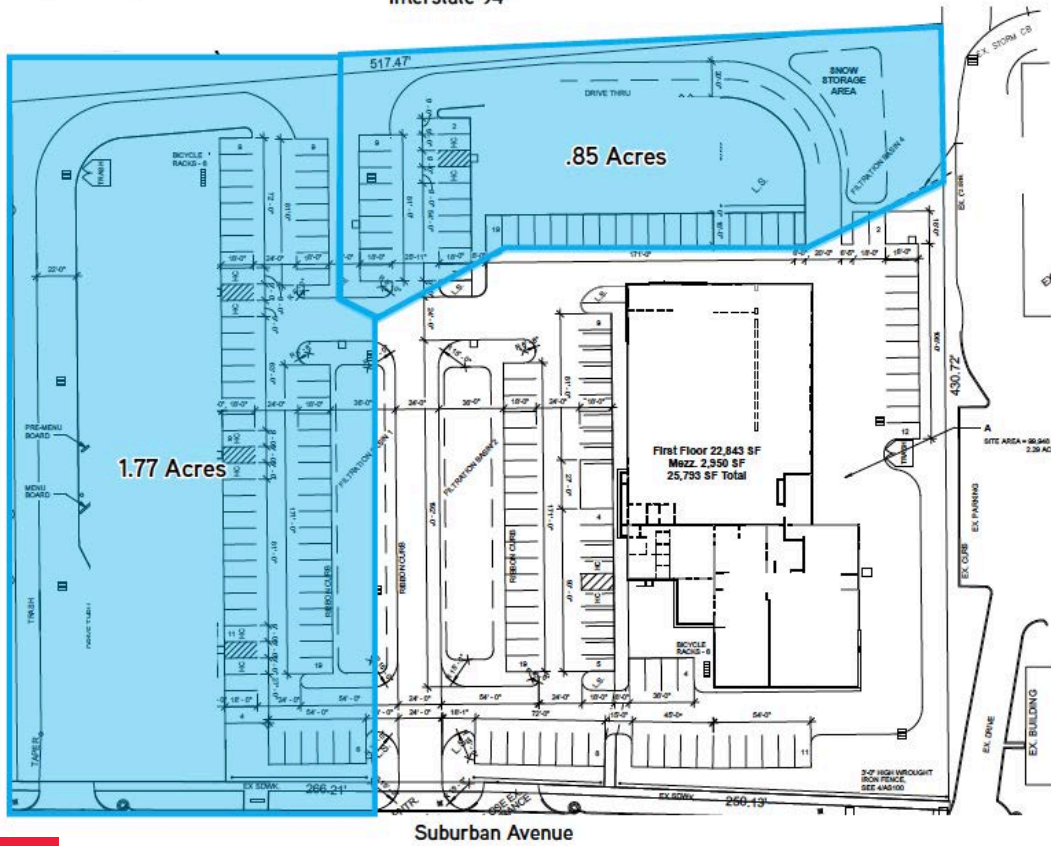

FIRST
&
FIRST

Suburban Ave Town Square

1891 Suburban Ave
St. Paul, MN 55110

Create your place at Suburban Ave

First & First transforms forgotten buildings into energized and inspired places that honor the past while providing new environments where people create and communities connect.